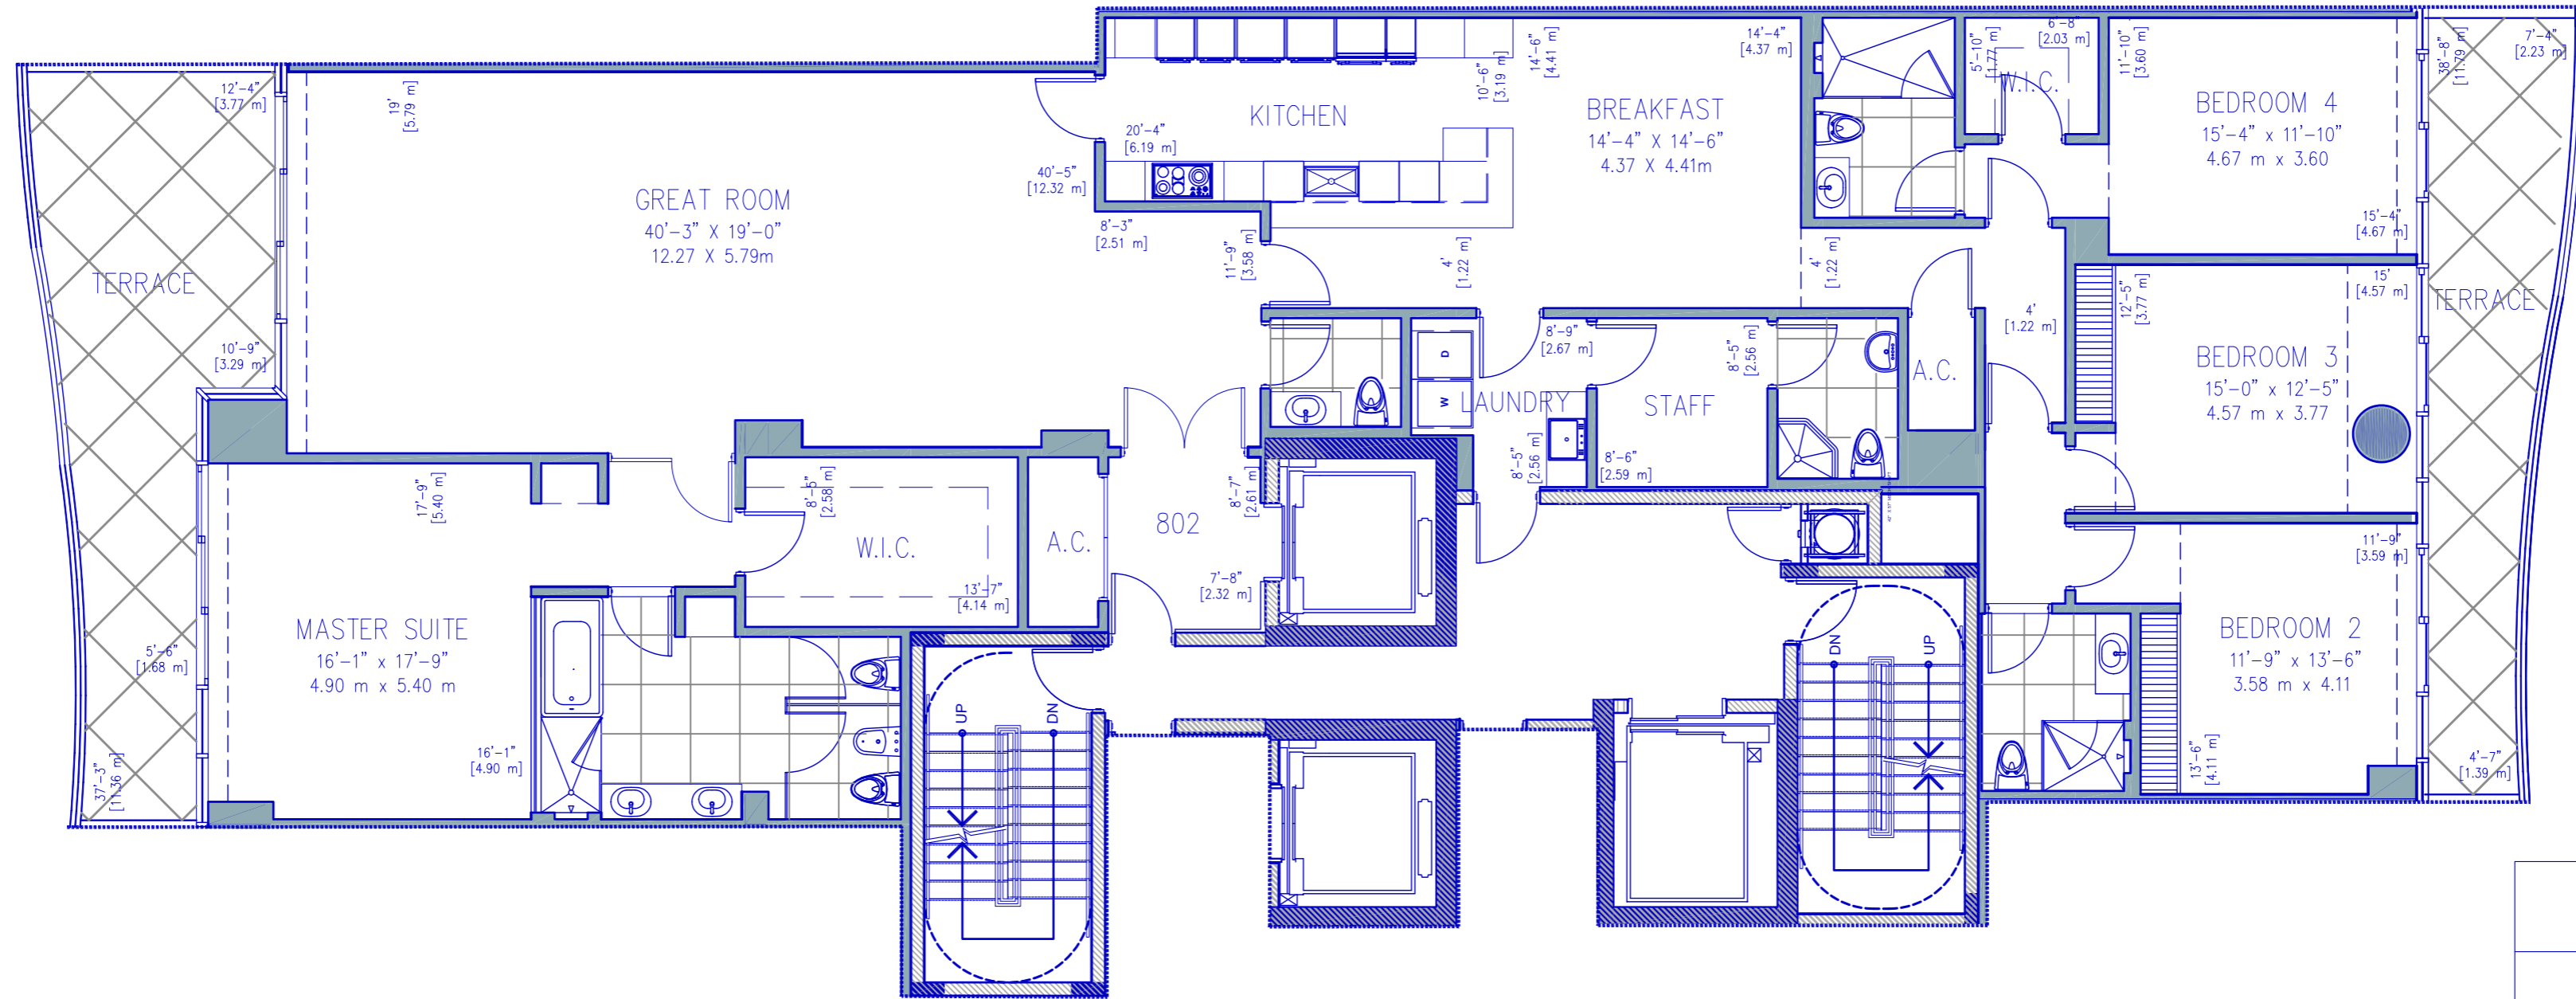

802

RESIDENCE

ocean

ocean

RESIDENCE	3,496.00 sq. ft.	324.78 sq. mt.
TERRACE	572.00 sq. ft.	53.14 sq. mt.
Total:	4,068.00 sq. ft.	377.92 sq. mt.